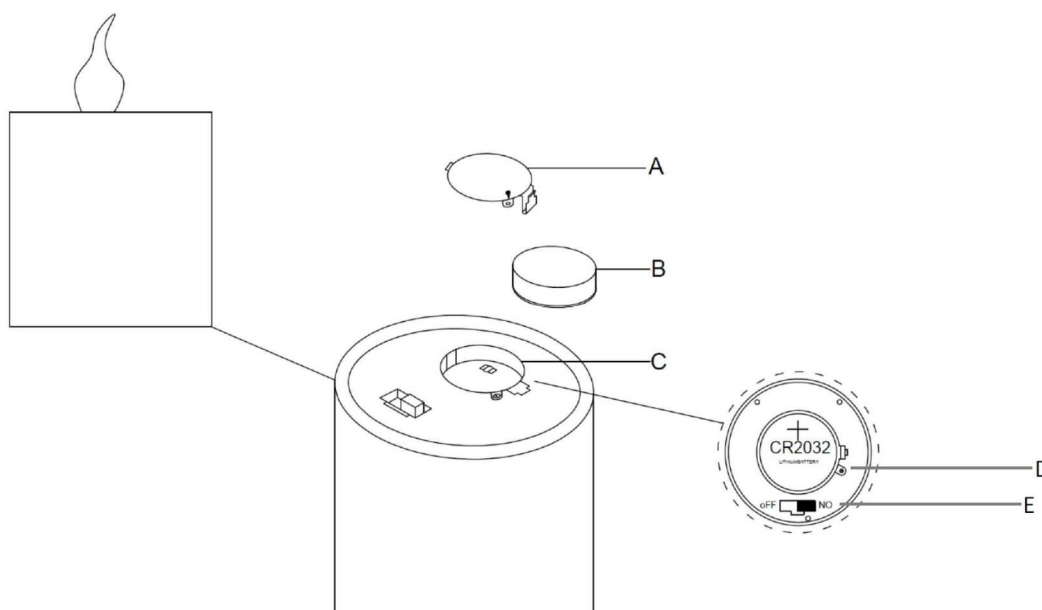

GLOW LED CANDLES (4 PACK)

SKU# 269348, 269349

Rated Voltage 3.0V DC

Thank you for purchasing this quality Lucci product. To ensure correct function and safety, please read and follow all instructions carefully before assembly, installation and use of this product. Please keep the instructions for future reference.

Installation Requirements

- Select a suitable location for this product:
 - This product is not waterproof.
 - This product is suitable for indoor use only.
 - Keep away from liquids, dusty, humid or hot areas.
 - Keep out of direct sunlight. These LED candles are made from wax and they can melt if placed in sunlight for prolonged periods of time.
- Lay out all the components on a smooth surface and make sure there are no components missing. If parts are missing, return the complete product to the place of purchase for inspection or replacement.
- Check whether the fitting has been damaged during transport. Do not operate the product which appears damaged in any way. Return the complete product to the place of purchase for inspection, repair or replacement.

Operation and Battery Replacement

BATTERY - 1 x CR2032 button battery (included)

1. Open the battery box lid (A) by loosening the screw (D).
2. Remove the battery isolation tap (For the use of first time).
Replace the button battery (B) when required.
3. Install the battery box lid (A) back to the battery compartment (C), then tightening the screw (D).
4. Use the switch (E) to turn the LED candle on/off.

Specifications

SKU #	269348	269349
Colour	White	Ivory
Rated Voltage	3.0V DC	
Battery - Candle	1 x CR2032 button battery (included)	
Weight	0.2kg (4 PCS)	
Dimensions	H:50mm Dia:50mm	